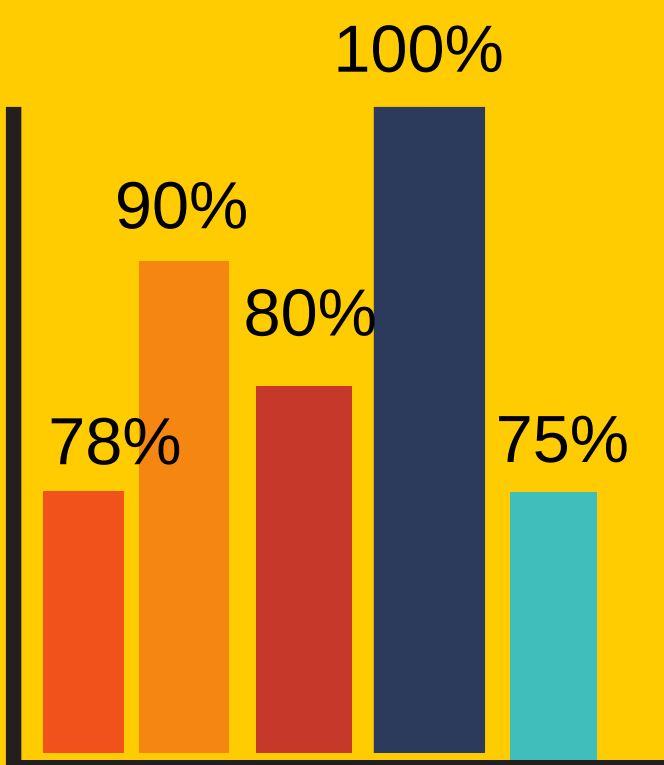

Interested in becoming a pathway student?

Here are the CNC requirements:

First you need an 80% average in:

- * Reading
- * Writing
- * Listening
- * Speaking
- * Use of English

But...

Average example:
84%

you can't have any scores lower than 75%